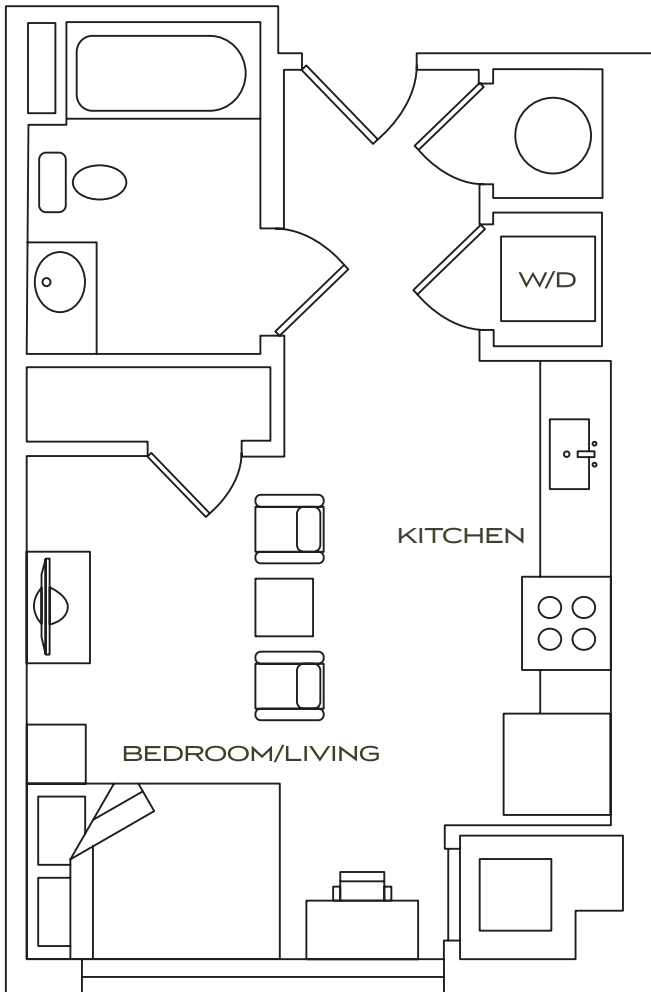

1  
BED

1  
BATH

# THE STANDARD

THE STRATFORD  
426 sq ft

\$ \_\_\_\_\_ /MONTH

708 Spring Street NW | Atlanta, GA 30308 | 678.515.5319 | [thestandardatlanta.com](http://thestandardatlanta.com)

\*Amenities, materials, floorplans and units are subject to change. Illustration is representational. Pricing, amenities and availability subject to change without notice. Information is believed to be accurate but is not warranted. Speak with a leasing agent for additional details.