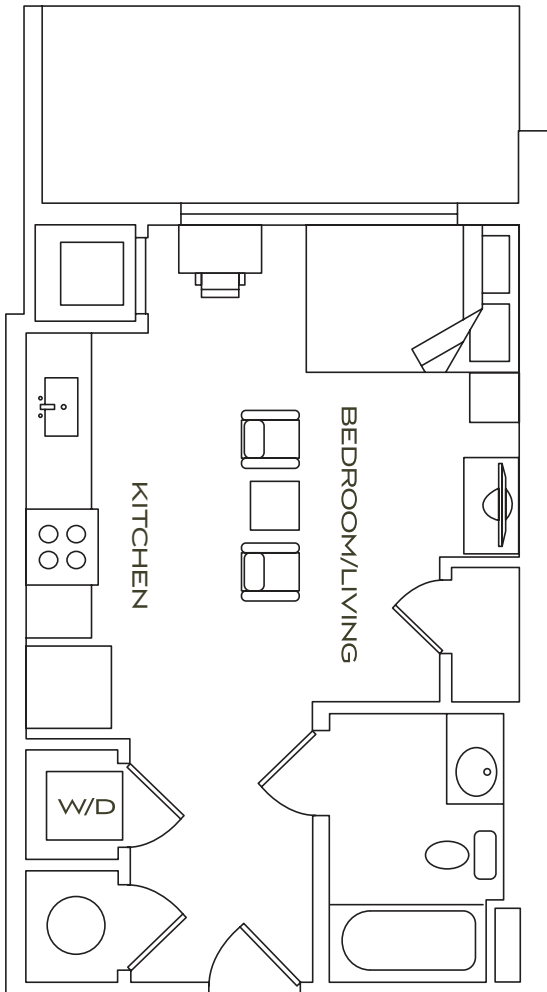

1
BED

1
BATH

THE STANDARD

THE SUTTON
440-445 sq ft

\$ _____ /MONTH

708 Spring Street NW | Atlanta, GA 30308 | 678.515.5319 | thestandardatlanta.com

*Amenities, materials, floorplans and units are subject to change. Illustration is representational. Pricing, amenities and availability subject to change without notice. Information is believed to be accurate but is not warranted. Speak with a leasing agent for additional details.